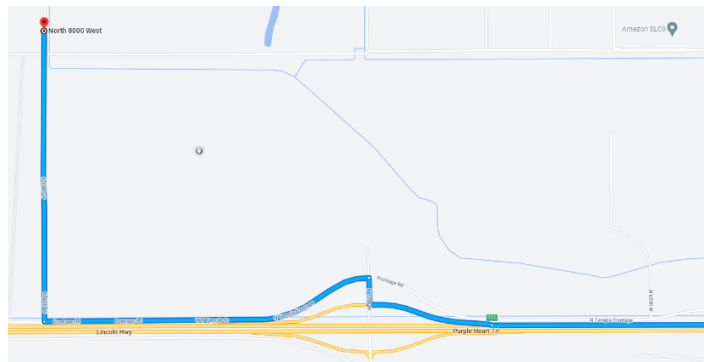

# USCF Release Day

Date: Every Tuesday

Time: 8am

Location: 1480 N. 8000 W Salt Lake City, UT 84116

\*Bring one shirt and one pair of pants for the inmate to change into.

\*You will be expected to pass a warrants check if coming on prison property.

Use these instructions to get there:

From 1-80 take the 7200 West exit heading North.

Turn West (left) and head down the frontage road.

About 1.5 miles from the exit on the right you will see signs for 8000 W at a road gate.

The site is approximately 2 miles north on 8000 W.